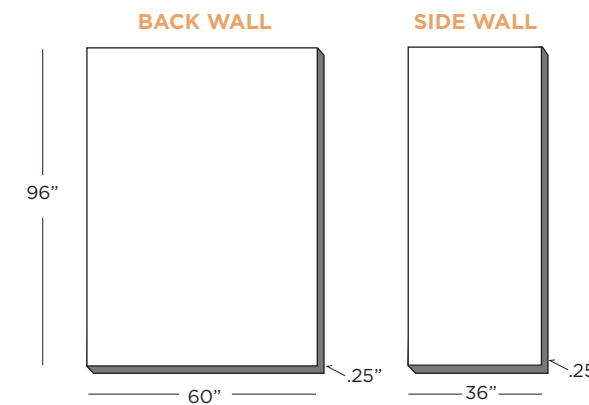

Product Specifications

STANDARD WALL SYSTEM PACKAGE

1. One Back Wall
   - Two Side Walls
   - **INCLUDES** Trim Package
     - One Batten Strip
     - Two Dado Corner Trim Strips
2. **(SSM-PS-SS-??)**

WALL COMPONENT (For Individual Order)

BACK WALL = 60" x 96" x .25" (90 lbs)
(SSM-PS-1BW-??)

SIDE WALL = 36" x 96" x .25" (54 lbs)
(SSM-PS-1SW-??)

TRIM PACKAGE (For Individual Order)

TWO DADO CORNER TRIM (for outside edges)
2" x 96" x .625"

+
BATTEN STRIP for VERTICAL SEAM (Shipped with dados)
2.5" x 96" x .25"
(SSM-PS-1B2D-??)

CORNER L for WINDOW (Optional Order)

2"x2"x96"
(SSA-PS-L-??)

CORNER DADO

BATTEN STRIP

?? = Wall Color

- CT - Coastal Mist
- MA - Marbled Ash
- SR - Sahara
- ST - Stratus
- TD - Tundra

PuroStone ceiling panels are not recommended.

• Independently tested and scientifically backed by UL, a global safety certification leader.

• Passed strict stain and chemical resistance testing in accordance with CSA B45.5-17 / IAPMO Z124-2017.

• PuroStone meets rigorous UL GREENGUARD Gold standards for low VOC (volatile organic compound).

• PuroStone has a standard Limited Lifetime Warranty. See www.bathconcepts.com for warranty information.