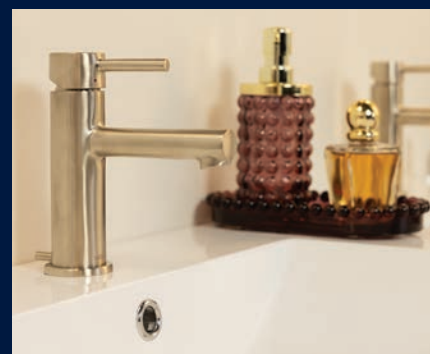

PuroStone Tundra Wall Surround
Denali Chrome (CH) Shower Enclosure
Moen CH Showerhead
Liquid Accents CH Grab Bar Shelf

PuroStone Coastal Mist Wall Surround
Denali Matte Black (MB) Shower Enclosure
Delta MB Showerhead
Liquid Accents MB Metal Corner Shelf

Sahara (SR)

WARM • NATURAL • TEXTURED

A beautiful sand marble design with a light brown and light gray accent providing you with a modern spa right in your own home.

PuroStone Sahara Wall Surround
Brushed Nickel (BN) Everest Shower Enclosure
Delta BN Showerhead
Liquid Accents BN Metal Single Tier Shelf