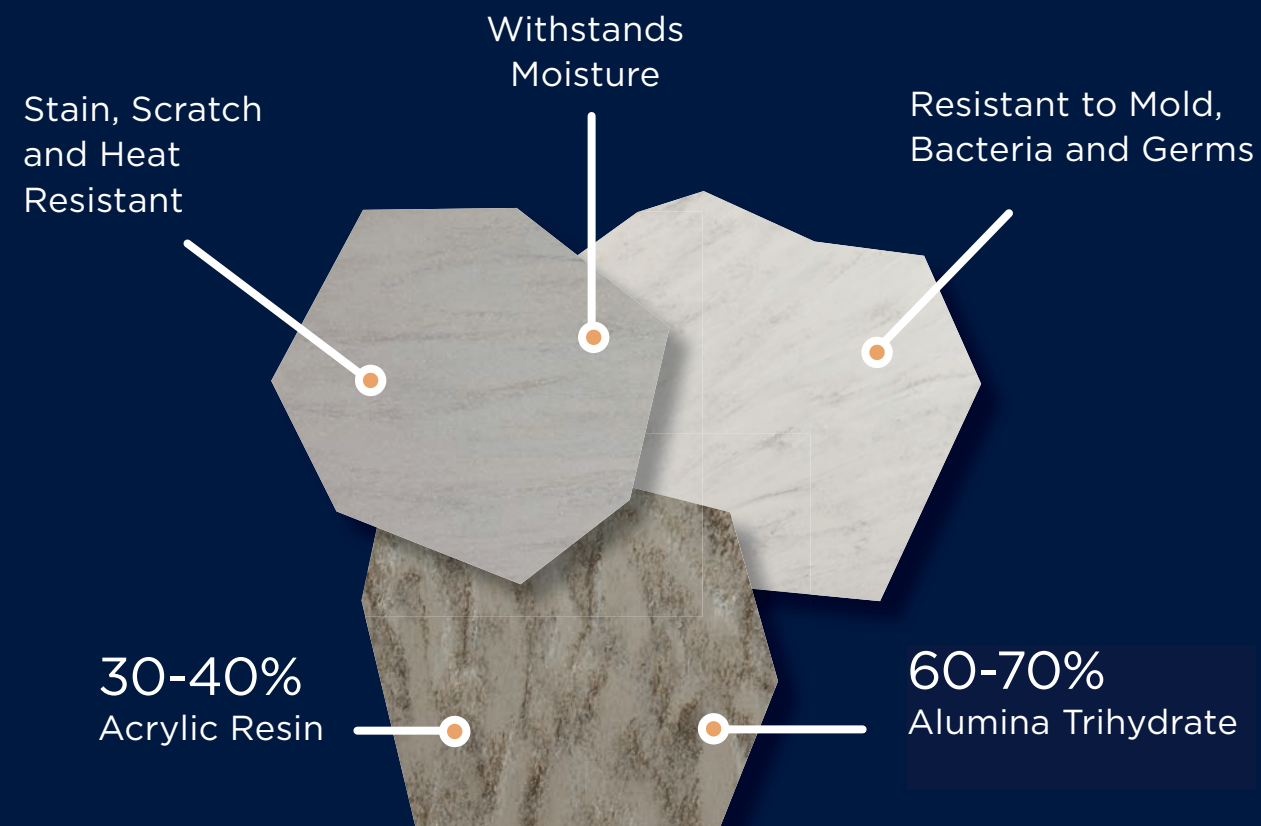

PuroStone redefines luxury, delivering stone beauty, while standing up to life's messes with lifetime durability.

PuroStone™

ENGINEERED TO PERFORM

- Non Porous
- Low Maintenance
- Impact Resistant
- Quality Tested
- Renewable & Repairable
- Long-Term Value
- Easy to Install
- Chemically Resistant
- Thermally Resilient
- Versatile & Safe

SPECIALLY FORMULATED TO LAST

INTRODUCING

The PuroStone Collection

EVERY BATHROOM IS AS DISTINCTIVE
AS YOUR VISION

Stratus (ST)

ETHEREAL • REFINED • TRANQUIL

Subtle white marble with striations of gray to promote flowing style and elegance.

Marbled Ash (MA)

BOLD • SLEEK • MODERN

Darker, high contrast marble filled with contemporary brown and gray tones for baths that demand a more upscale motif.

PuroStone Stratus Wall Surround
Denali Matte Black (MB) Shower Enclosure
Liquid Accents MB Rain Showerhead
Liquid Accents MB Single Tier Metal Shelf