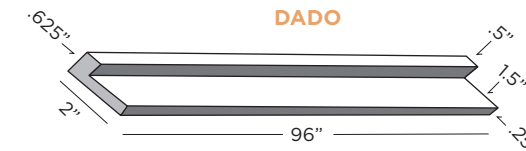

Product Specifications