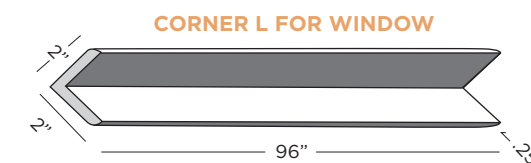

Product Specifications

STANDARD WALL SYSTEM PACKAGE

- One Back Wall
 - Two Side Walls
 - **INCLUDES** Trim Package
 - One Batten Strip
 - Two Dado Corner Trim Strips
- (SSM-PS-SS-??)**

WALL COMPONENT (For Individual Order)