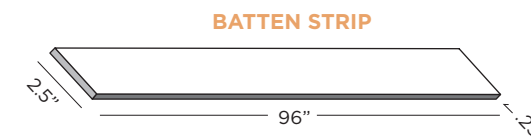

Product Specifications

STANDARD WALL SYSTEM PACKAGE

- One Back Wall
 - Two Side Walls
 - **INCLUDES** Trim Package
 - One Batten Strip
 - Two Dado Corner Trim Strips
- (SSM-PS-SS-??)**

WALL COMPONENT (For Individual Order)