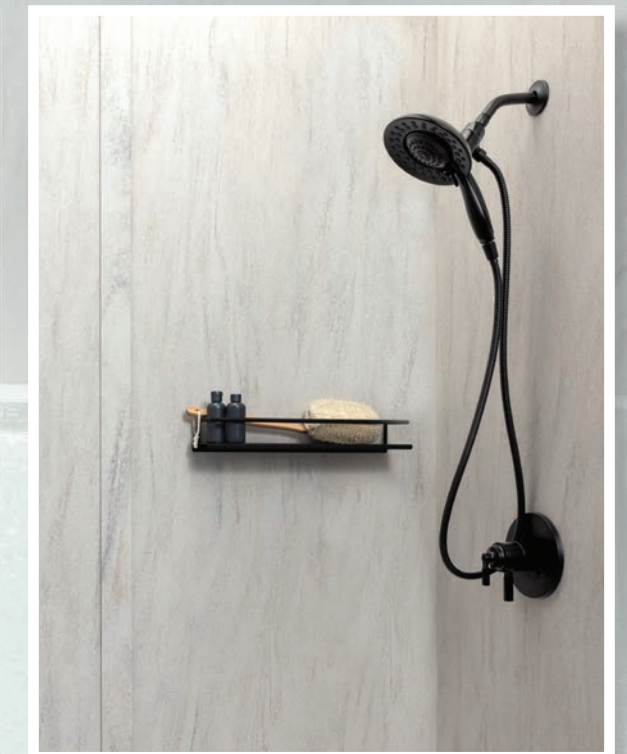

The PuroStone Collection

EVERY BATHROOM IS AS DISTINCTIVE
AS YOUR VISION