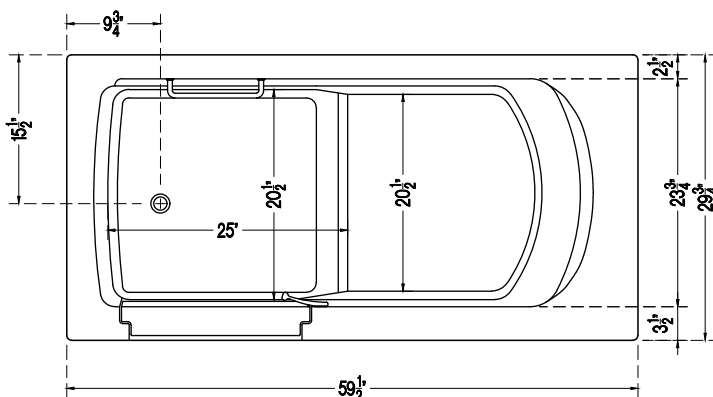

Standard Features L.A. 3060 BUCKINGHAM

- Marine-Grade Fiberglass & Resin Composite Tub Shell
- High-Gloss, Triple-Coated Gel coat Finish
- One-Piece, Stainless-Steel Support Frame
- 6 Adjustable Leveling Legs
- Low, 6" Door Threshold
- Ergonomic, Push/Pull Door Handle
- Water-Tight Door Seal
- Inward Swinging Door
- 17" High, ADA-Compliant, Contoured Seat
- Neck Pillow
- Interior Safety Grab Bar
- Deck-Mounted, U-Shaped Grab Bar
- Non-Slip, Textured Floor
- Integrated Door Drain
- 4-piece Chrome Faucet
- 2 Integrated Front Access Maintenance Panels
- Color-Matched Extension Kit to fit 60"
- Flangeless Design
- 1 HP Pump
- Anti-Scald Valve

Optional Features

Hydromassage System Add-Ons & Upgrades:

- In-line Heater
- Aromatherapy System
- Chromatherapy Light System
- Ozone Sanitation System

Drain Options:

2" Quick Drain (drains in an average of 2 minutes) or Secondary Toe-Touch Emergency Drain

Therapeutic System Options:

HYDRO – Hydromassage System - 10 Jet

DUAL – Hydromassage System - 10 Jet

– Air Massage System - 20 Jet

– 2-Speed Blower w/Auto Purge

- Optional baseboard available in white or biscuit

Choose your trim kit

Choose your tub color

Top View

Side View