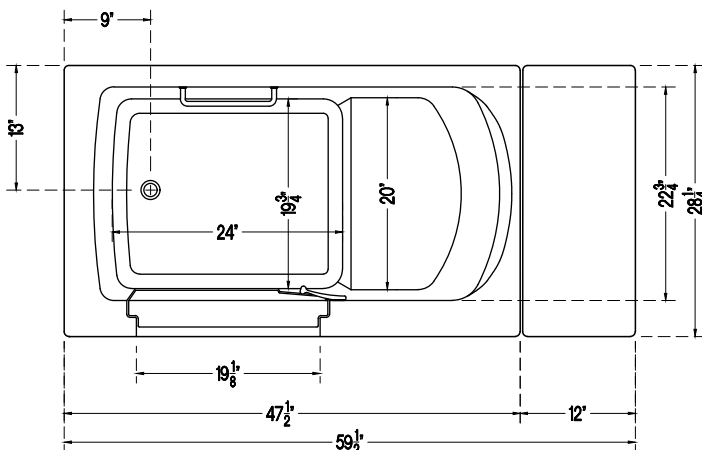

Standard Features L.A. 2848 GROVE

- Marine-Grade Fiberglass & Resin Composite Tub Shell
- High-Gloss, Triple-Coated Gel coat Finish
- One-Piece, Stainless-Steel Support Frame
- 6 Adjustable Leveling Legs
- Low, 6" Door Threshold
- Ergonomic, Push/Pull Door Handle
- Water-Tight Door Seal
- Inward Swinging Door
- 17" High, Contoured Seat
- Neck Pillow
- Interior Safety Grab Bar
- Deck-Mounted, U-Shaped Grab Bar
- Non-Slip, Textured Floor
- Integrated Door Drain
- 4-piece Chrome Faucet
- 2 Integrated Front Access Maintenance Panels
- Color-Matched Extension Kit to fit 60"
- Flangeless Design
- 1 HP Pump
- Anti-Scald Valve

Optional Features

Hydromassage System Add-Ons & Upgrades:

- In-line Heater
- Aromatherapy System
- Chromotherapy Light System
- Ozone Sanitation System

Drain Options:

2" Quick Drain (drains in an average of 2 minutes) or Secondary Toe-Touch Emergency Drain

Therapeutic System Options:

- HYDRO – Hydromassage System - 10 Jet
- DUAL – Hydromassage System - 10 Jet
  – Air Massage System - 20 Jet
  – 2-Speed Blower w/Auto Purge

- Optional baseboard available in white or biscuit

Top View