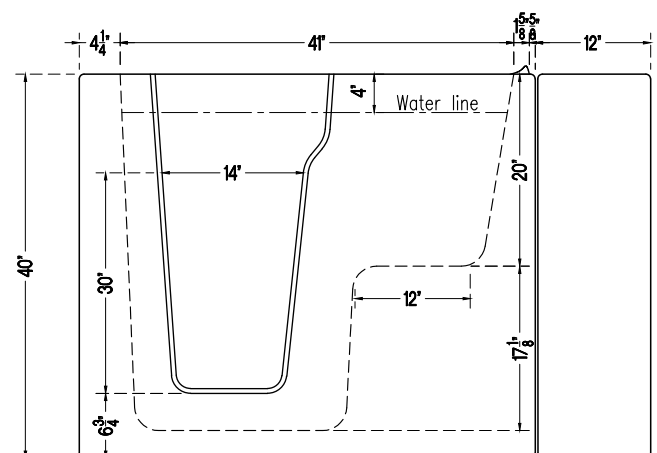

Liquid Accents

Better access for special needs

Lincoln Specifications:

31^{3/4}" W x 51^{1/2}" L x 40^{1/4}" H	23" W x 17" H	195 lbs	34^{1/2} (at top)
TUB DIMENSIONS	SEAT DIMENSIONS	TUB WEIGHT	DOOR WIDTH

Top View

Choose your trim kit

Walk-in Tub Kit

Walk-in Shower Kit

Choose your tub color

White

Biscuit

Side View