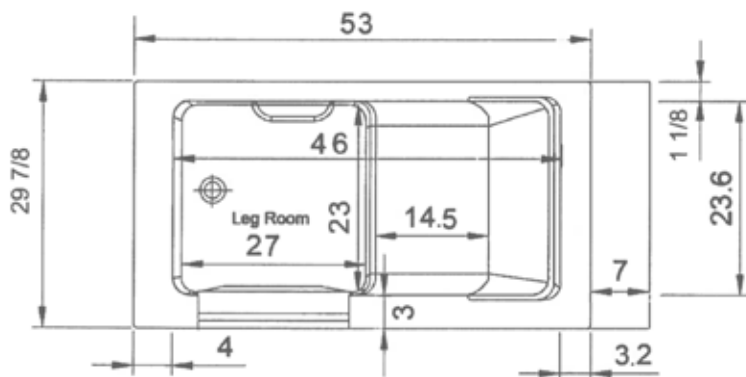

Standard Features L.A. 3053 ALEXIS

- Stylish chrome hand held sprayer
- Dual drains empty the tub quickly
- Easy-to-clean, scratch- and stain-resistant gel coat finish
- Energy saving structural thickness insulates bath and maintains constant water temperature
- Slip-resistant floor
- Stainless steel safety grab bar
- Removable neck/back and seat cushions
- Pneumatic air buttons
- 18 chrome-capped, copper air jets
- 10 chrome water jets (6 on back, 2 on feet, 2 on calves), 28 jets in all
- Chromatherapy, aromatherapy and ozonator
- Color-matched extension kit to fit 60"
- 400 watt, 3.6 amp air blower, 7.5 amp pump motor
- 1500 watt in-line heater, 13.6 amp
- 17" h x 24" w ADA-Compliant seat
- Anti-Overheat automatic switch off
- Fits through 30" doorway

Optional Features

- Choose Walk-in Shower Kit or Tub Kit Fixtures
- Digital Thermometer Hand Shower (Wand color indicates water temperature)
- Optional shower curtain, curtain rings and shower rod
- Optional Baseboard in white or biscuit

Limited Lifetime Alexis Walk-in Tub Warranty

Limited Lifetime Warranty on the Alexis bathtub shell, hinge, posi-lock handle, faucets, rubber door seal and the electrical components. All other Alexis components are excluded from this warranty. Speak with your representative to learn more.

Top View