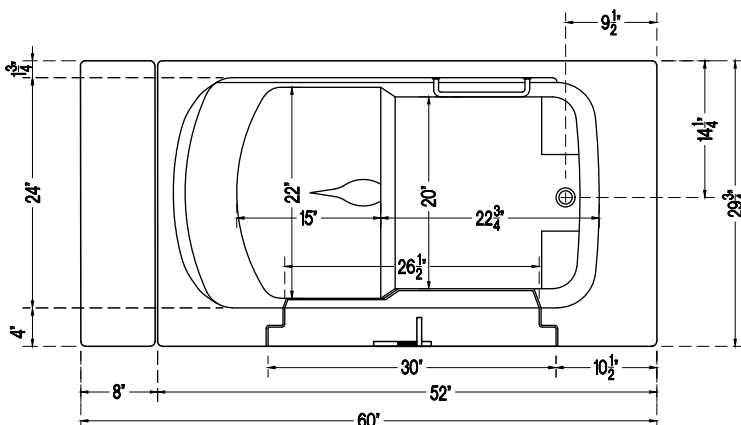

Standard Features L.A. 3052W ZURICH

- Outward Swinging Door
- Marine-Grade Fiberglass & Resin Composite Tub Shell
- High-Gloss, Triple-Coated Gel coat Finish
- One-Piece, Stainless-Steel Support Frame
- 6 Adjustable Leveling Legs
- Low, 6" Door Threshold
- Ergonomic, Push/Pull Door Handle
- Water-Tight Door Seal
- 17" High, ADA-Compliant, Contoured Seat
- Neck Pillow
- Interior Safety Grab Bar
- Deck-Mounted, U-Shaped Grab Bar
- Non-Slip, Textured Floor
- Integrated Door Drain
- 4-piece Chrome Faucet
- 2 Integrated Front Access Maintenance Panels
- Color-Matched Extension Kit to fit 60"
- Flangeless Design
- 1 HP Pump
- Anti-Scald Valve

Optional Features

Hydromassage System Add-Ons & Upgrades:

- In-line Heater
- Aromatherapy System
- Chromotherapy Light System
- Ozone Sanitation System

Drain Options:

2" Quick Drain (drains in an average of 2 minutes) or Secondary Toe-Touch Emergency Drain

Therapeutic System Options:

- HYDRO – Hydromassage System - 10 Jet
- DUAL – Hydromassage System - 10 Jet
  – Air Massage System - 20 Jet
  – 2-Speed Blower w/Auto Purge

- Optional baseboard available in white or biscuit

Choose your trim kit

Choose your tub color

Top View

Side View