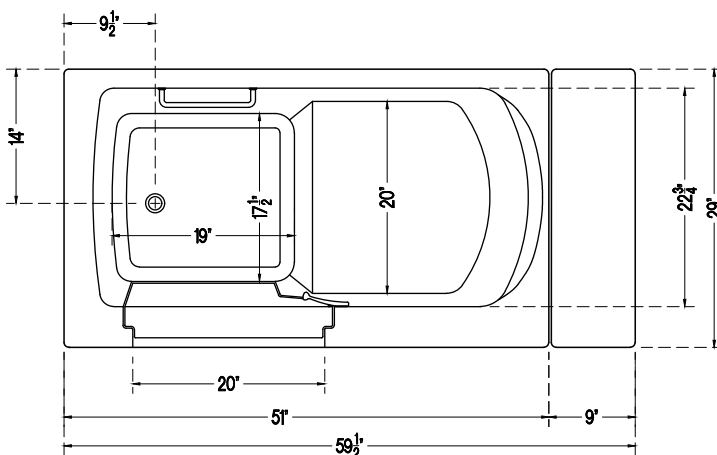

Standard Features L.A. 3052 GENEVA

- Marine-Grade Fiberglass & Resin Composite Tub Shell
- High-Gloss, Triple-Coated Gel coat Finish
- One-Piece, Stainless-Steel Support Frame
- 6 Adjustable Leveling Legs
- Low, 6" Door Threshold
- Ergonomic, Push/Pull Door Handle
- Water-Tight Door Seal
- Inward Swinging Door
- 17" High, ADA-Compliant, Contoured Seat
- Neck Pillow
- Interior Safety Grab Bar
- Deck-Mounted, U-Shaped Grab Bar
- Non-Slip, Textured Floor
- Integrated Door Drain
- 4-piece Chrome Faucet
- 2 Integrated Front Access Maintenance Panels
- Color-Matched Extension Kit to fit 60"
- Flangeless Design
- 1 HP Pump
- Anti-Scald Valve

Optional Features

Hydromassage System Add-Ons & Upgrades:

- In-line Heater
- Aromatherapy System
- Chromotherapy Light System
- Ozone Sanitation System

Drain Options:

2" Quick Drain (drains in an average of 2 minutes) or Secondary Toe-Touch Emergency Drain

Therapeutic System Options:

HYDRO – Hydromassage System - 10 Jet

DUAL – Hydromassage System - 10 Jet

– Air Massage System - 20 Jet

– 2-Speed Blower w/Auto Purge

- Optional baseboard available in white or biscuit

Top View