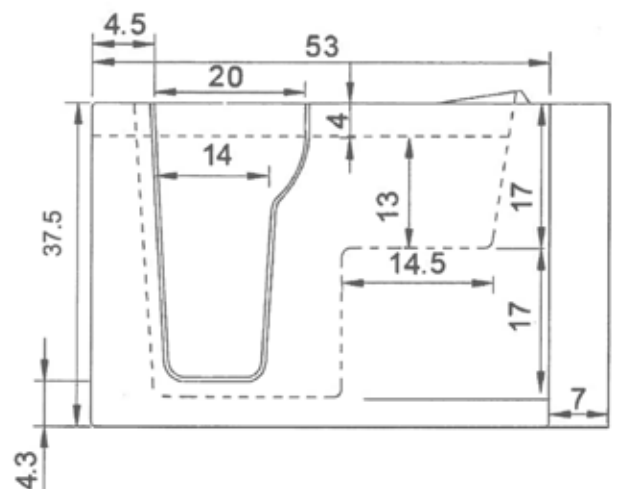

Standard Features L.A. 3053 ALEXIS

- Stylish chrome hand held sprayer
- Dual drains empty the tub quickly
- Easy-to-clean, scratch- and stain-resistant gel coat finish
- Energy saving structural thickness insulates bath and maintains constant water temperature
- Slip-resistant floor
- Stainless steel safety grab bar
- Removable neck/back and seat cushions
- Pneumatic air buttons
- 18 chrome-capped, copper air jets
- 10 chrome water jets (6 on back, 2 on feet, 2 on calves), 28 jets in all
- Chromatherapy, aromatherapy and ozonator
- Color-matched extension kit to fit 60"
- 400 watt, 3.6 amp air blower, 7.5 amp pump motor
- 1500 watt in-line heater, 13.6 amp
- 17" h x 24" w ADA-Compliant seat
- Anti-Overheat automatic switch off
- Fits through 30" doorway

Optional Features

- Choose Walk-in Shower Kit or Tub Kit Fixtures
- Digital Thermometer Hand Shower (Wand color indicates water temperature)
- Optional shower curtain, curtain rings and shower rod
- Optional Baseboard in white or biscuit

Limited Lifetime Alexis Walk-in Tub Warranty

Limited Lifetime Warranty on the Alexis bathtub shell, hinge, posi-lock handle, faucets, rubber door seal and the electrical components. All other Alexis components are excluded from this warranty. Speak with your representative to learn more.

Top View

Choose your trim kit

Choose your tub color

Side View