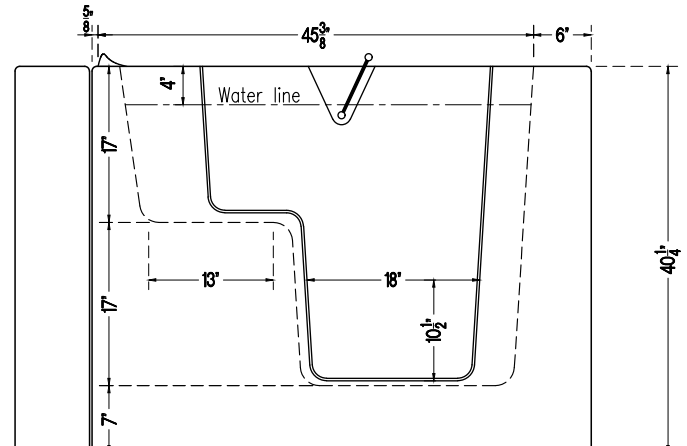

Choose your trim kit

Walk-in Tub Kit

Walk-in Shower Kit

Choose your tub color

White Biscuit

Top View

Side View

L.A. 3060 Buckingham