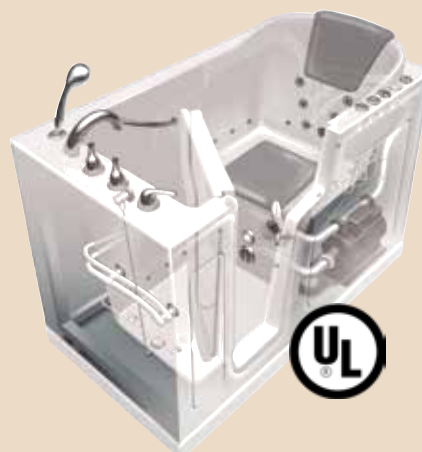

UL Approved

One of the few walk-in bathtubs to pass the most stringent electrical testing lab in the United States.