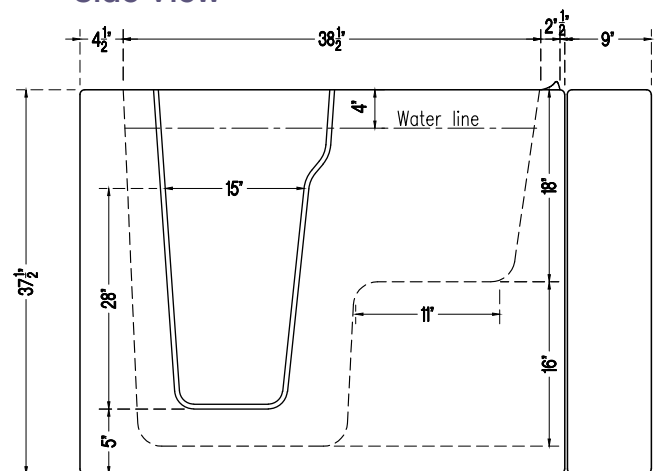

Liquid Accents

Better access for special needs

Lincoln Specifications:

31^{3/4}" W x 51^{1/2}" L x 40^{1/4}" H	23" W x 17" H	195 lbs	34^{1/2} (at top)
TUB DIMENSIONS	SEAT DIMENSIONS	TUB WEIGHT	DOOR WIDTH

Top View

Choose your trim kit

Walk-in Tub Kit

Walk-in Shower Kit

Choose your tub color

White

Biscuit

Side View