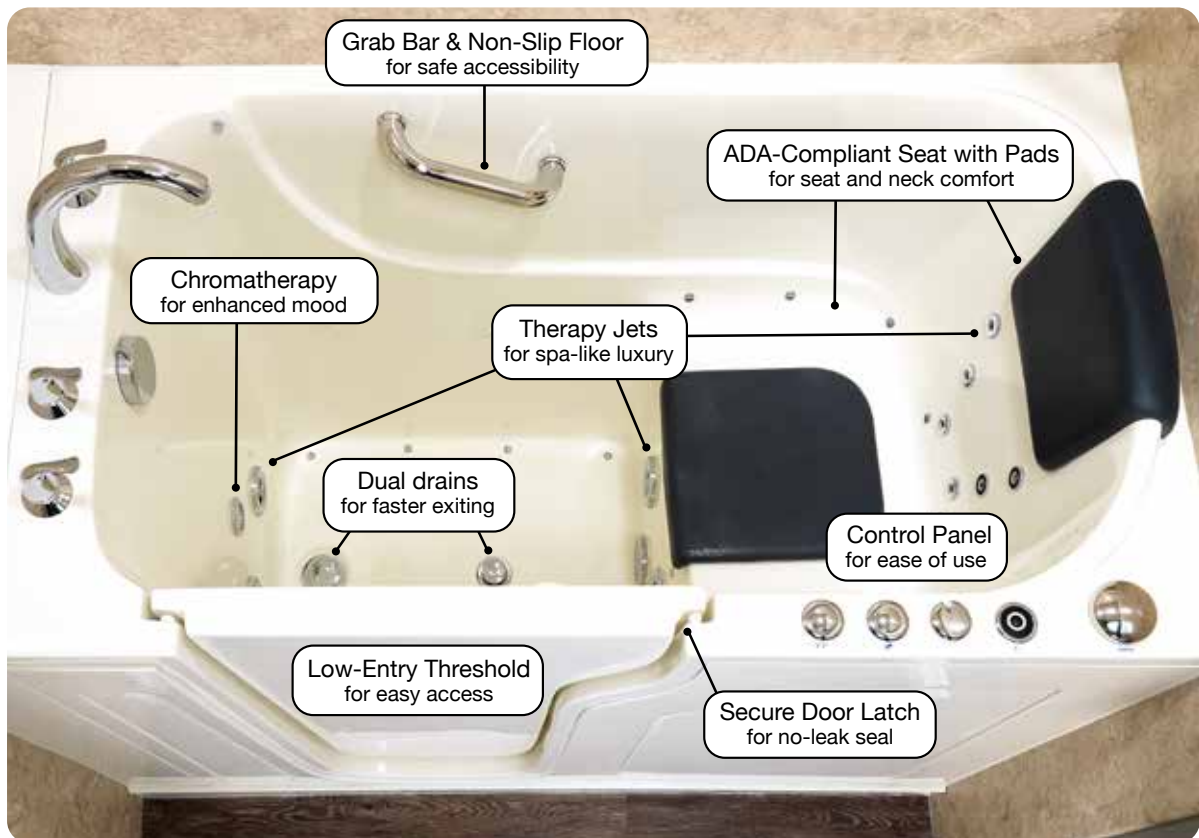

L.A. 3053 Alexis

Safety, independence, comfort

With the 3053 Alexis Walk-in Bathtub, bathing at home is effortless, safe and soothing. Easy to enter with a low threshold and built-in safety grab bar. The Alexis has everything you need in a walk-in bathtub. Plus, the Alexis is the only walk-in bathtub to offer all five relaxing

therapeutic features standard. These features operate with the touch of a button providing the comfort and relief you seek. The Alexis Walk-in Bathtub conveniently fits into the same space as a standard-sized 60" bathtub or shower. This is our premier Walk-in bathtub.

the
Alexis
Walk-in Bathtub

Liquid Accents

Alexis Specifications:

29^{3/4}" W x 53" L x 37^{1/2}" H	24" W x 17" H	185 lbs	20" (at top)
TUB DIMENSIONS	SEAT DIMENSIONS	TUB WEIGHT	DOOR WIDTH